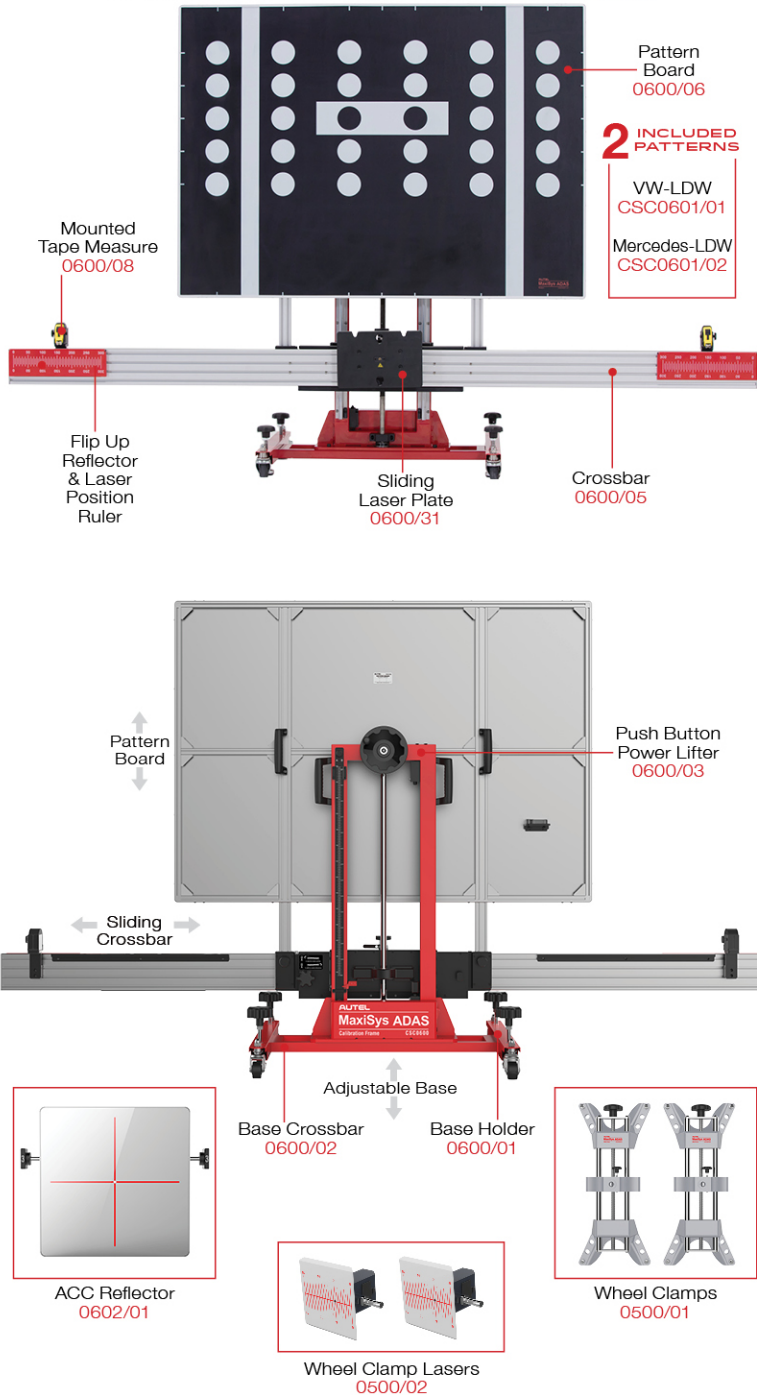

Calibration Frame Standard Package

Adjustable ADAS Calibration Frame - Part #ADASFRAMESP

Package 2 - MSRP \$12,050.00 USD

LDW CALIBRATION PACKAGE

Lane Departure Warning Targets - Part #LDWPACKAGE

Calibration Frame Standard Package

LDW Calibration Kit

WINDSHIELD REPAIR / REPLACEMENT

Target Board Holder 0600/22

UNIT INCLUDED FOR CALIBRATION FRAME MOUNTING

ADAS CALIBRATION TOOLS PATENT PENDING

WWW.AUTEL.COM

AUTEL

MAXISYS™